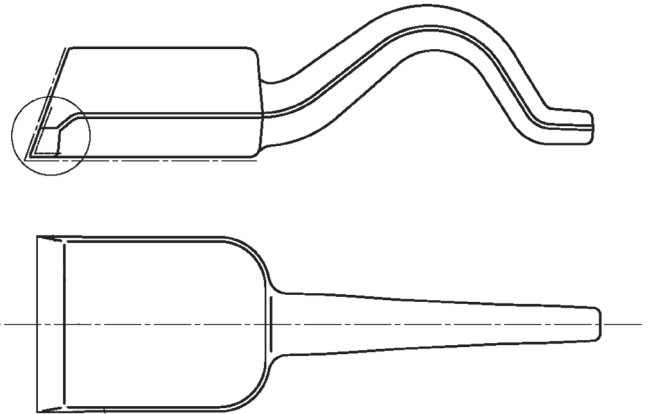

# Clinching blocks

A Mustad Clinching Block is a massive, drop forged tool. It is used as a stable counterpiece when tightening and clinching hoof nails. The ergonomic extension makes for a stable grip.

Model **Clinching block Scandinavian style**

Marked with Mustad logo

Model **Clinching block US style**

V 170921\_EN