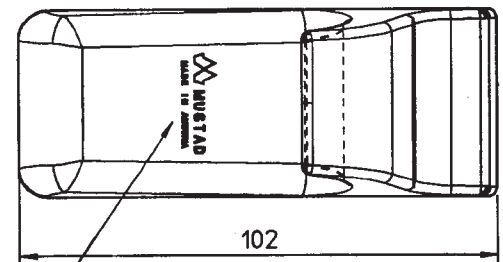

# Clinching blocks

A Mustad Clinching Block is a massive, drop forged tool. It is used as a stable counterpiece when tightening and clinching hoof nails. The ergonomic extension makes for a stable grip.

Model **Clinching block Scandinavian style**

Marked with Mustad logo

Model **Clinching block US style**

V 170921\_EN