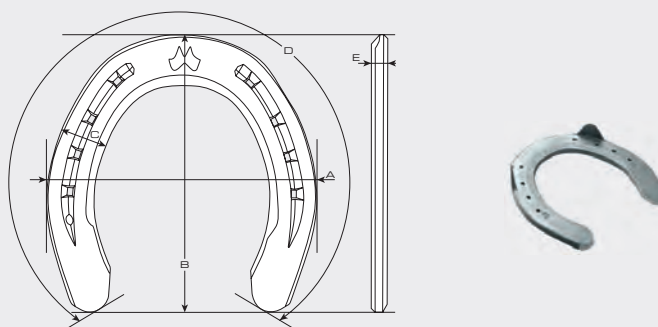

Shared features with DM

- same basic outside shape
- strong toe
- Sole Relief to minimize sole pressure
- long lasting durability on all terrains

Improved features

- additional support at the heels
- optimized nail holes positioning
- lighter quarters to make shaping of the shoe easier
- front side clips positioned between the 1st and the 2nd nail hole

Recommended nails for this product

toe clip & side clips

Front shoes

Model symmetrical

Toe clip

Sizes 2*0 - 7

Side clips

Sizes 2*0 - 7

side clips

Hind shoes

Model typical left and right

Side clips

Sizes 2*0 - 7

Dimensions	FRONT	HIND
	toe clip & side clips	toe clip & side clips
19x8	2*0 - 5	2*0 - 5
22x8	2 - 7	2 - 7
19x10	2*0 - 6	2*0 - 6
22x10	2 - 7	2 - 7

These horseshoes are also available on request with stud holes: 3/8", M10 or M12.

DynaMic

Dimension tables

19x8 Front

Size	A	B	C	D	E
2*0	110	115	19	307	7.7
0	116	121	19.5	323	7.8
1	122	127	20	339	7.8
2	128	133	20.3	356	7.9
3	134	139	20.5	371	7.9
4	140	145	20.8	387	8
5	146	151	21	403	8