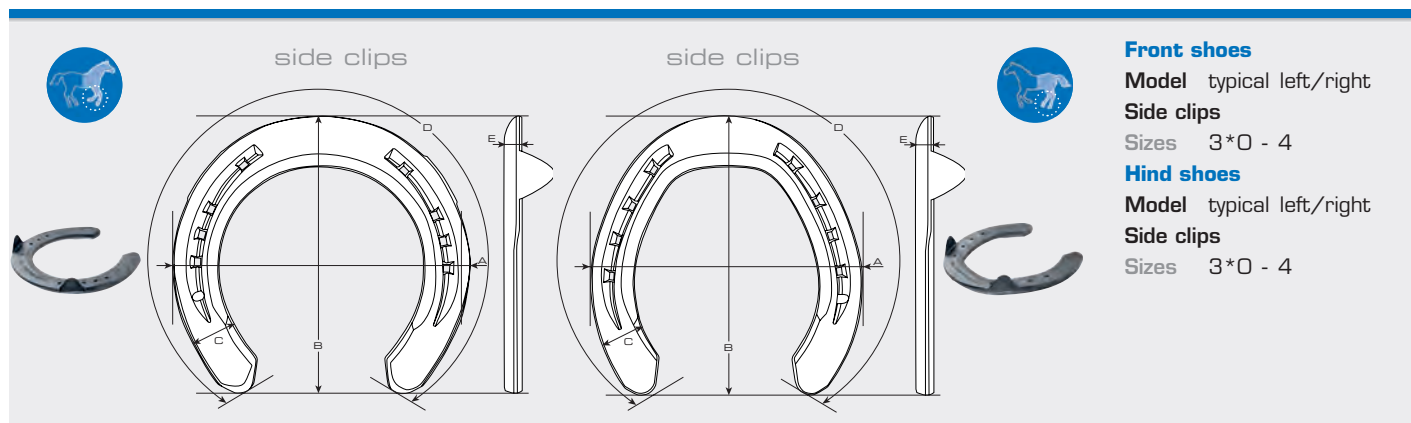

Equi-Librium® Air

St.Croix Equi-Librium Air is one of the evolutions of our Equi-Librium concept: ultimate performance improvement, reduced limb loading and injuries prevention.

Design features

- both front and hind models
- newly designed front model, 15% lighter than the standard Equi-Librium
- distinctive Equi-Librium rolled toe, more pronounced in the hind model
- concave section through the toe providing extra grip
- additional width in the heels for optimal support
- side clips in the front shoe are positioned in the toe, for additional support while maintaining an optimal hoof mechanism

Recommended nails for this product

Front shoes

Model typical left/right

Side clips

Sizes 3*0 - 4

Hind shoes

Model typical left/right

Side clips

Sizes 3*0 - 4

Dimension tables

Front

Size	A	B	C	D	E
3*0	120	123.5	20.5	325	7.8
2*0	127	130.5	21	344	8.1
0	132.5	136.5	21.5	360	8.4
1	139.5	143.5	22	378	8.6
2	145.5	150	22.5	394	8.8
3	151.5	156	23.5	411	9.1
4	158.5	163	24	429	9.4

Hind

Size	A	B	C	D	E
3*0	123.5	123.5	20.5	336	7.9
2*0	130.5	130.5	21	355	8.1
0	136.5	136.5	22	371	8.4
1	143.5	143.5	22.5	391	8.6
2	150	150	23	408	8.9
3	156	156	23.5	424	9.1
4	158.5	163	24	443	9.4

These horseshoes are also available on request with stud holes: 3/8", M10 or M12.