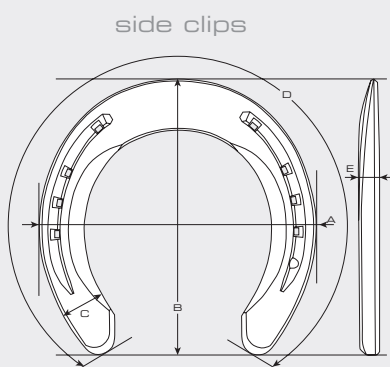

Unique features

- 65 percent lighter than steel
- no steel insert to ease the anatomically ideal wearing pattern of Equi-Librium®

Recommended nails for this product

- LiBero-ARC®
- EXL®
- E-slim

Front shoes

Model typical left and right

Side clips

Sizes 3*0 - 4

Dimension tables

Front

Size	A	B	C	D	E
3*0	122	122	21	335	9.2
2*0	129	129	21.5	350	9.7
0	135	135	22	365	10.2
1	142	142	22.5	380	10.5
2	148	148	23	395	10.8
3	154	154	23.5	415	11.1
4	161	161	24	440	11.5