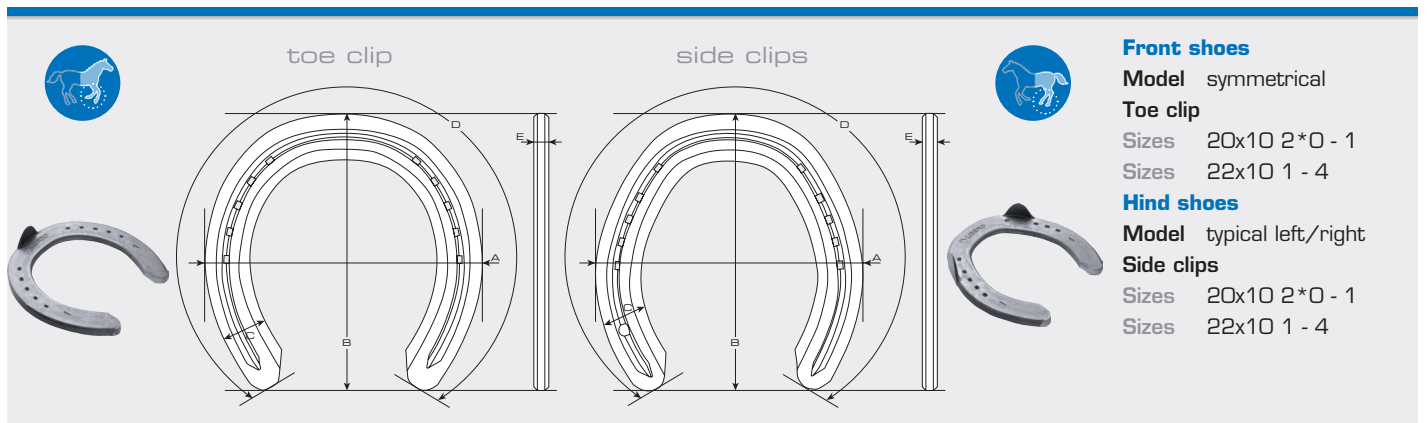

LiBero[®] Concave

The extreme versatility of the LiBero is now combined with a full concave profile to provide extra traction.

Key features of the LiBero Concave:

- Concave profile for enhanced traction
- 5 nail hole pattern on each branch to provide the farrier with more options during nailing
- additional width and thickness without increase of the weight
- versatile shoe that can be used for multiple disciplines

Recommended nails for this product

Front shoes

Model symmetrical

Toe clip

Sizes 20x10 2*0 - 1

Sizes 22x10 1 - 4

Hind shoes

Model typical left/right

Side clips

Sizes 20x10 2*0 - 1

Sizes 22x10 1 - 4

Dimension tables

20x10 Front

Size	A	B	C	D	E
2*0	128	126	19.2	-	9.6
0	134	132	19.6	-	9.8
1	140	138	20	-	10

20x10 Hind

Size	A	B	C	D	E
2*0	121	126	19.2	-	9.6
0	127	132	19.6	-	9.8
1	133	138	20	-	10