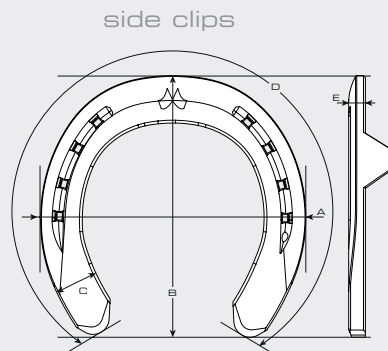

Extra features of the LiBero Equi-Librium:

- Equi-Librium® rolled toe and quarters to enhance smooth breakover where the horse needs it
- Sole relief to minimize sole pressure
- wide heels for more support
- optimal nail holes positioning
- long-lasting durability on all terrains
- front side clips positioned between the 2nd and 3rd nail holes
- great fit with all Mustad premium E-head nails, for example the Mustad Concave nail

Recommended nails for this product

Front shoes

Model typical left/right

Side clips

Sizes 3*0 - 4

Dimension tables

22x8 Front

| Size | A | B | C | D | E |
|------|-------|-----|------|-----|-----|
| 3*0 | 121,7 | 120 | 22,3 | 328 | 8,5 |
| 2*0 | 127,8 | 126 | 22,5 | 344 | 8,6 |
| 0 | 133,8 | 132 | 22,8 | 360 | 8,7 |
| 1 | 139,9 | 138 | 23 | 376 | 8,8 |
| 2 | 146 | 144 | 23,3 | 392 | 8,9 |
| 3 | 152,1 | 150 | 23,5 | 408 | 9 |
| 4 | 159,2 | 157 | 23,8 | 427 | 9,1 |

25x8 Front

| Size | A | B | C | D | E |
|------|-------|-----|------|-----|-----|
| 3 | 152,1 | 150 | 25,5 | 408 | 9 |
| 4 | 159,2 | 157 | 25,8 | 427 | 9,1 |
| 5 | 16,3 | 164 | 26 | 447 | 9,3 |

These horseshoes are also available on request with stud holes: 3/8", M10 or M12.